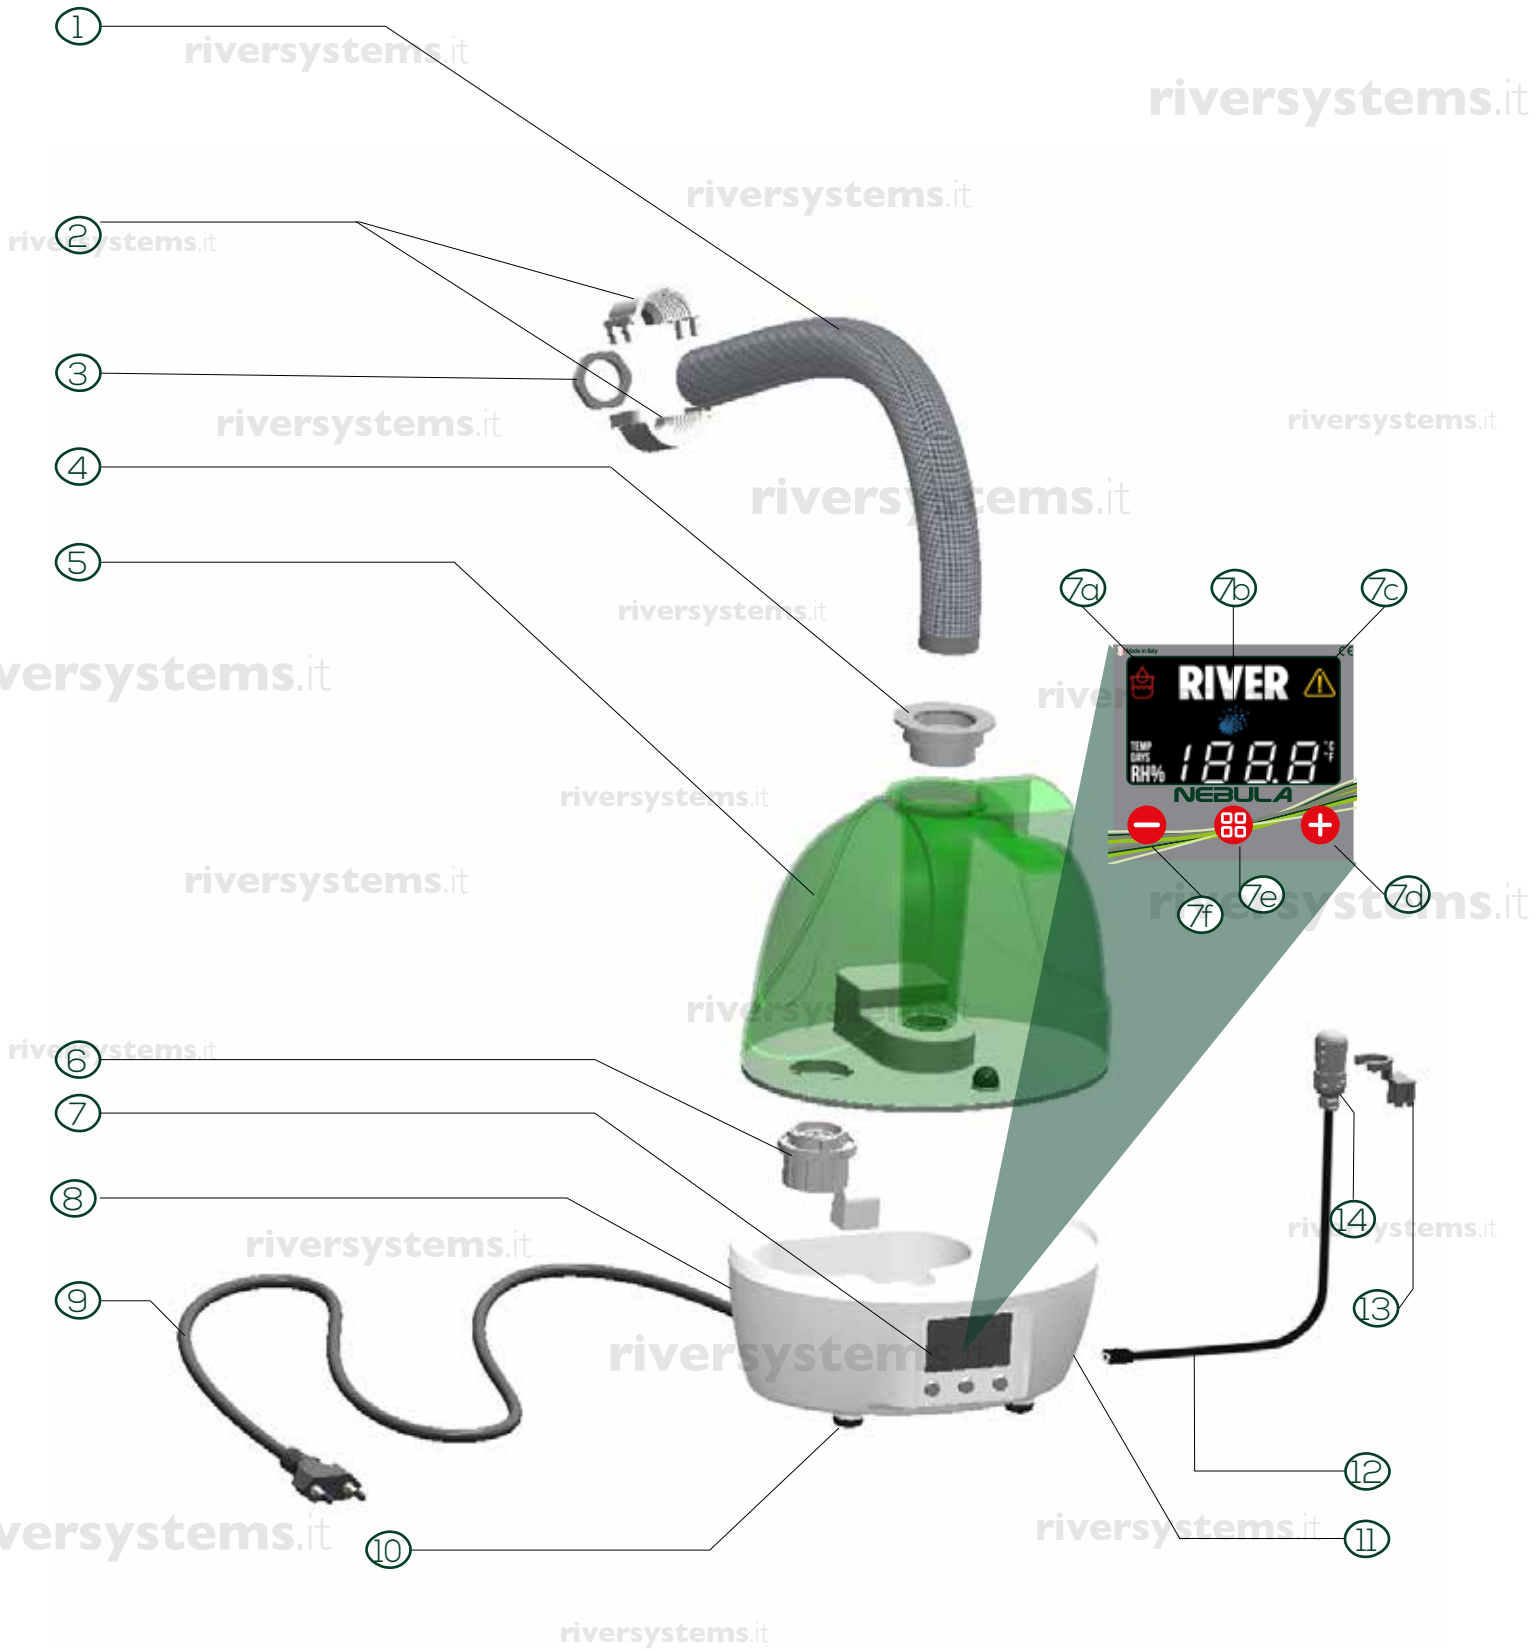

RIVER[®]

Flyer **EN**

NEBULA

PHOTO REFERENCES TO THE USER MANUAL

SPARE PARTS

Available spare parts for NEBULA®

Rev.04 - Maggio.2020

Code number
25549910

①

Code number
25549930

②

Code number
25800330

③

Code number
25549920

④

Code number
560-02

⑤

Code number
560-01

⑥

Code number
560-04

⑧

Code number
25812664

⑩

Code number
560-03

⑫⑬⑭

Code number
25549850

* Bung on incubator connection hole (see **photo B**)